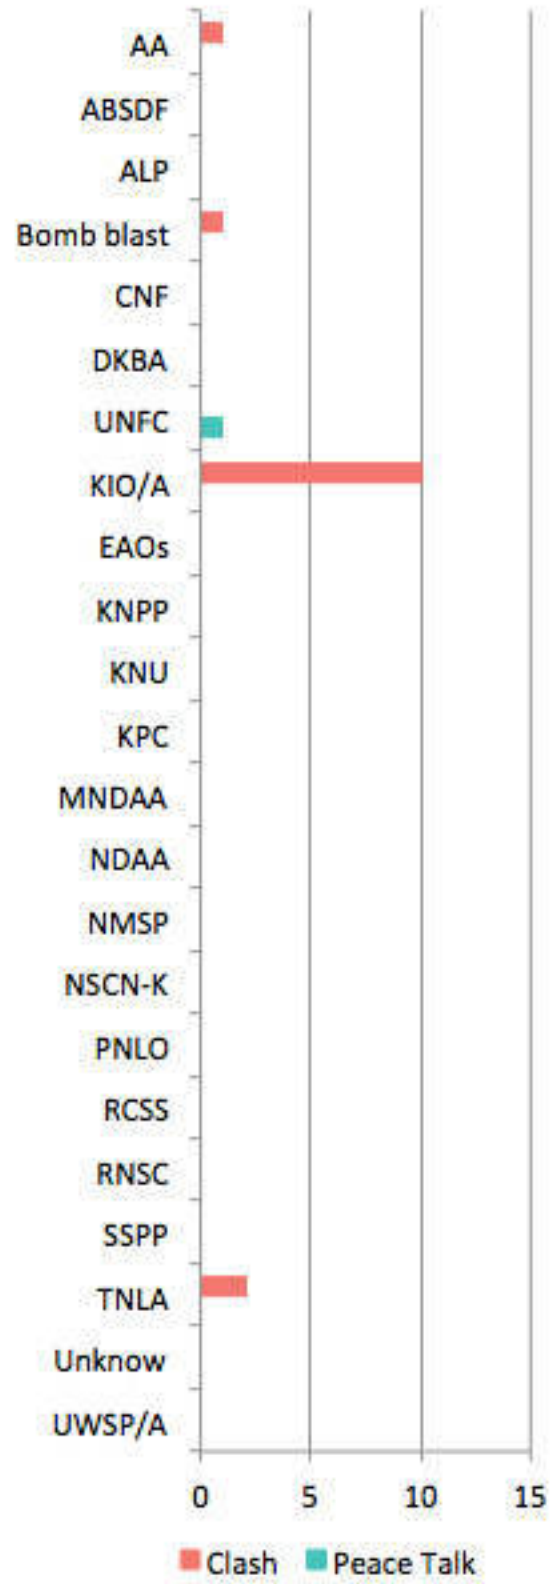

Peace Monitoring Dashboard: April 2016

Peace Talks

3

among peace process stakeholders

Peace Agreements

-

Armed Clashes

13

Communal Clashes

-

New IDPs Reported

1400+

Conflict Location

<http://bit.ly/1VHLMCw>

Peace Process highlights

- 1) Burma Army offensives against AA and KIA during the water festival resulted mass casualties of Burma Army soldiers including a battalion commander in Arakan state and withdraw of 4 KIA outposts in Kachin state.
- 2) State counselor expressed her willingness to call 21st Century Panglong Conference within one or two months.
- 3) MPC shall be renamed as Myanmar Reconciliation and Peace Center.

Highest conflict areas

- Kachin State
- Arakan State