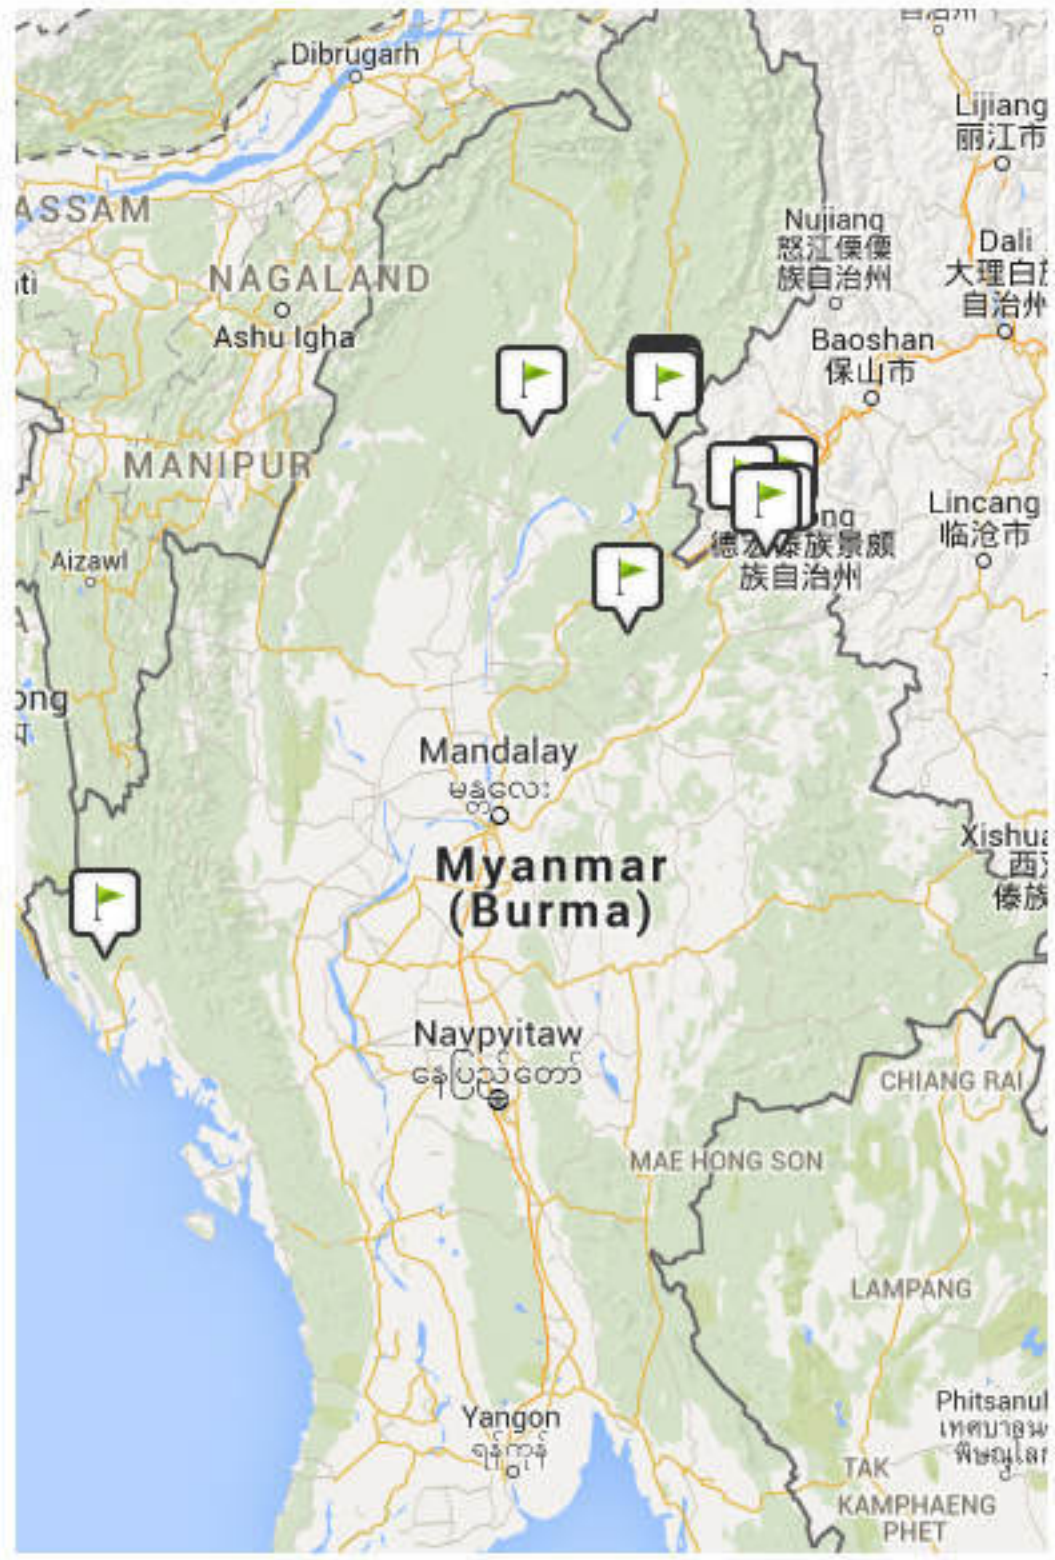

Communal Clashes

-

New IDPs Reported

1400+

Conflict Location

<http://bit.ly/1VHLMCw>

Peace Process highlights

- 1) Burma Army offensives against AA and KIA during the water festival resulted mass casualties of Burma Army soldiers including a battalion commander in Arakan state and withdraw of 4 KIA outposts in Kachin state.
- 2) State counselor expressed her willingness to call 21st Century Panglong Conference within one or two months.
- 3) MPC shall be renamed as Myanmar Reconciliation and Peace Center.

Highest conflict areas

- Kachin State
- Arakan State