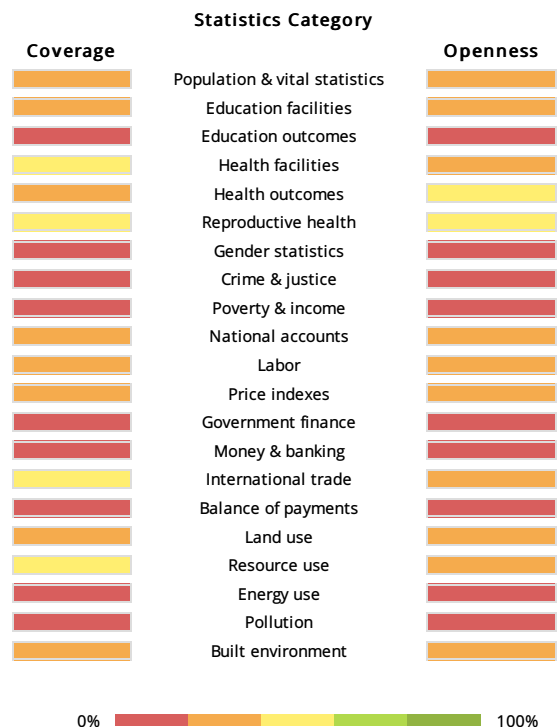

COVERAGE & OPENNESS