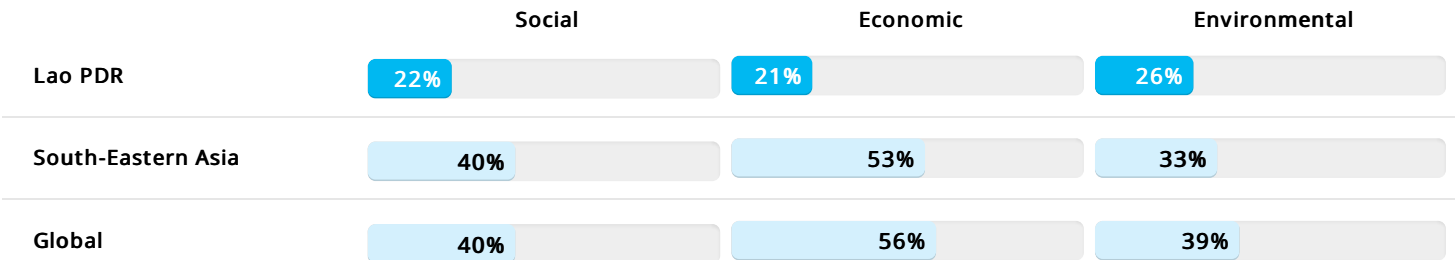

22
ODIN SCORE

Lao PDR

National Statistics Office of Lao PDR
http://www.lsb.gov.la

162 RANK out of 178	25 COVERAGE subscore	20 OPENNESS subscore

SCORES BY MAJOR DATA CATEGORY

SUMMARY

Lao PDR ranks 162 in the Open Data Inventory 2018 with an overall score of 22%. The overall score is a combination of a data coverage subscore of 25% and a data openness subscore of 20%.

Lao PDR scores lower than the regional median across all three major data categories. Within the country, the highest levels of coverage and openness are on environmental statistics and the lowest levels are on economic statistics.

RECOMMENDATIONS

Coverage Coverage

- Collect and publish more disaggregated data across all data categories.
- Collect and publish more recent data across all data categories.

Openness

- Create a clear and open terms of use policy, such as CC BY 4.0, for all websites publishing official statistics.
- Publish more data in machine-readable and non-proprietary formats such as XLSX, CSV, or JSON.