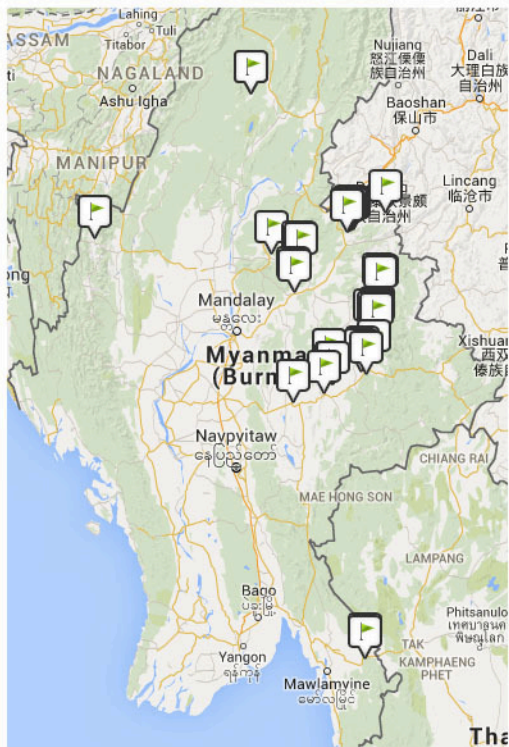

-

New IDPs Reported

6800+

Conflict Location

Peace Process highlights

- Incomplete Nationwide Ceasefire Agreement signed
- Inconsistency between signing NCA and more cancelled polling stations in 2015 than 2010
- Violent attacks against NLD members and supporters
- Advance overseas voting more active than 2010

Highest conflict areas

- Mong Hsu
- Kutkai