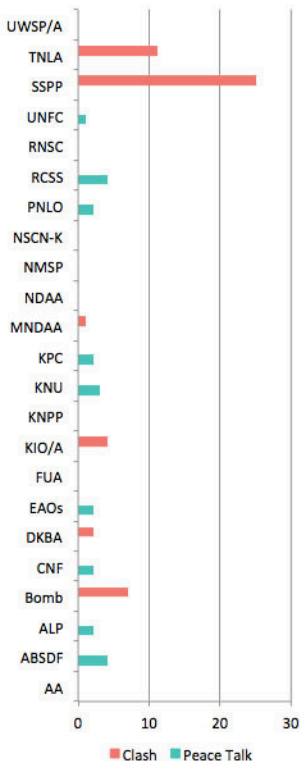

Peace Talks

8

* including joint meetings

Peace Agreements

-

Armed Clashes

46

Communal Clashes

-

New IDPs Reported

6800+

Conflict Location

Peace Process highlights

- Incomplete Nationwide Ceasefire Agreement signed
- Inconsistency between signing NCA and more cancelled polling stations in 2015 than 2010
- Violent attacks against NLD members and supporters
- Advance overseas voting more active than 2010

Highest conflict areas

- Mong Hsu
- Kutkai