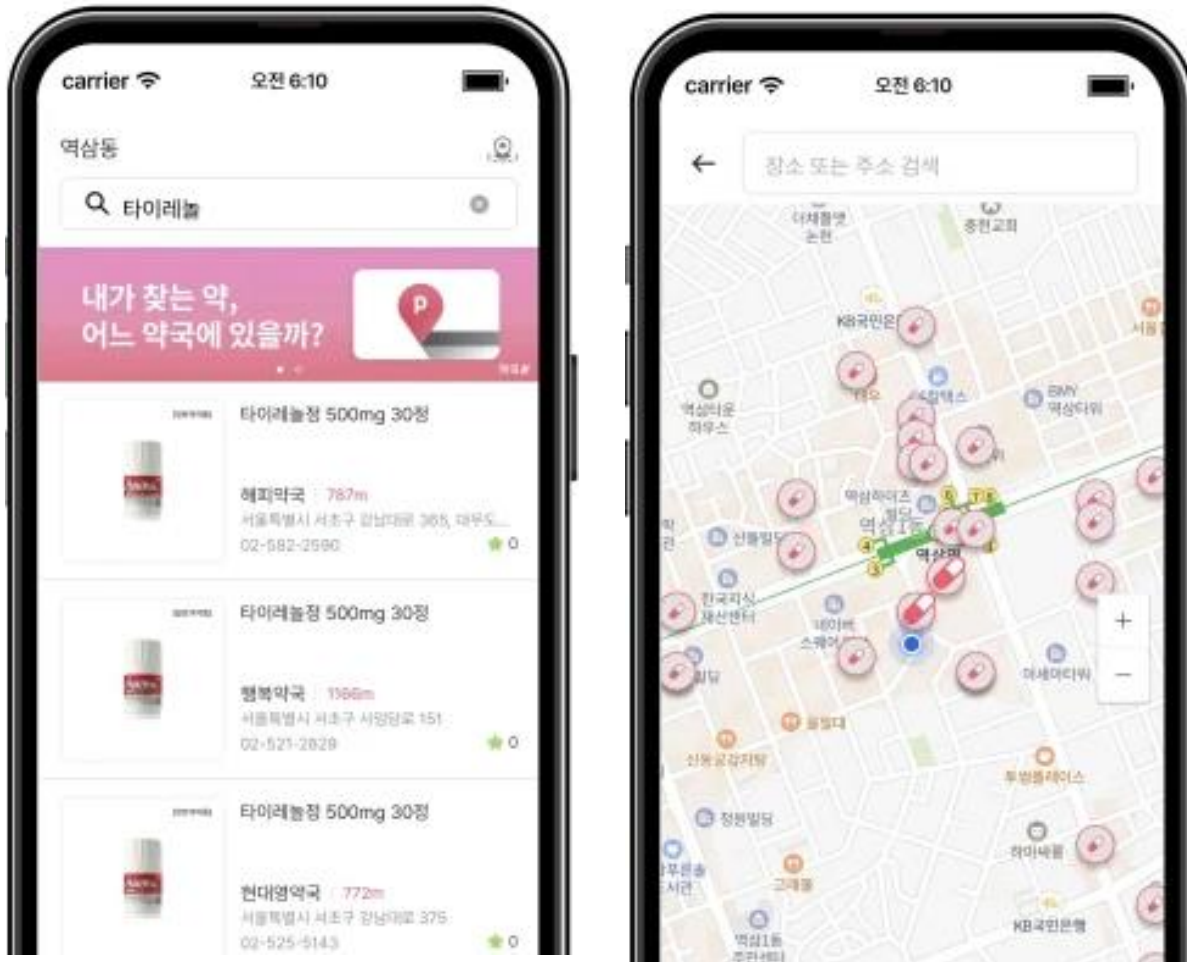

1. The value of Open Data

1.3. The value of Open Data

Cases of open data use in Korea

5. Pharm pharm
: Finding Pharmacies Open on Holidays
and Searching for Drug Information