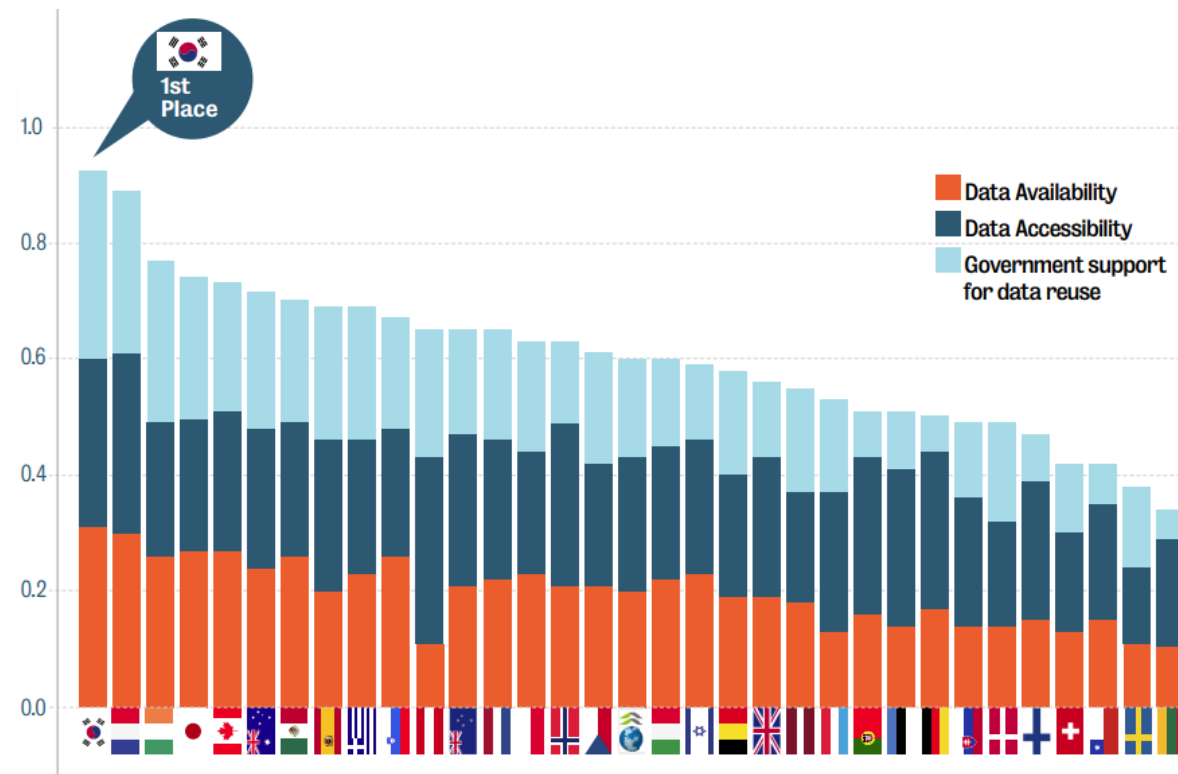

2. KOREA's Open Data policy

2.3. Open Data Policy

Top-ranked in OECD OUR data index

Korea is top-ranked in OUR(Open, Useful, Reusable) data Index ('15, '17, '19, '23)

O(OPEN) = Availability
Demand Survey & Research, etc.

U(Useful) = Accessibility
Machine-readable, Open format, etc.

R(Reusable) = Government Support
Contest, Start-up Support, etc.

- OECD OUR Data Index: 2019 -