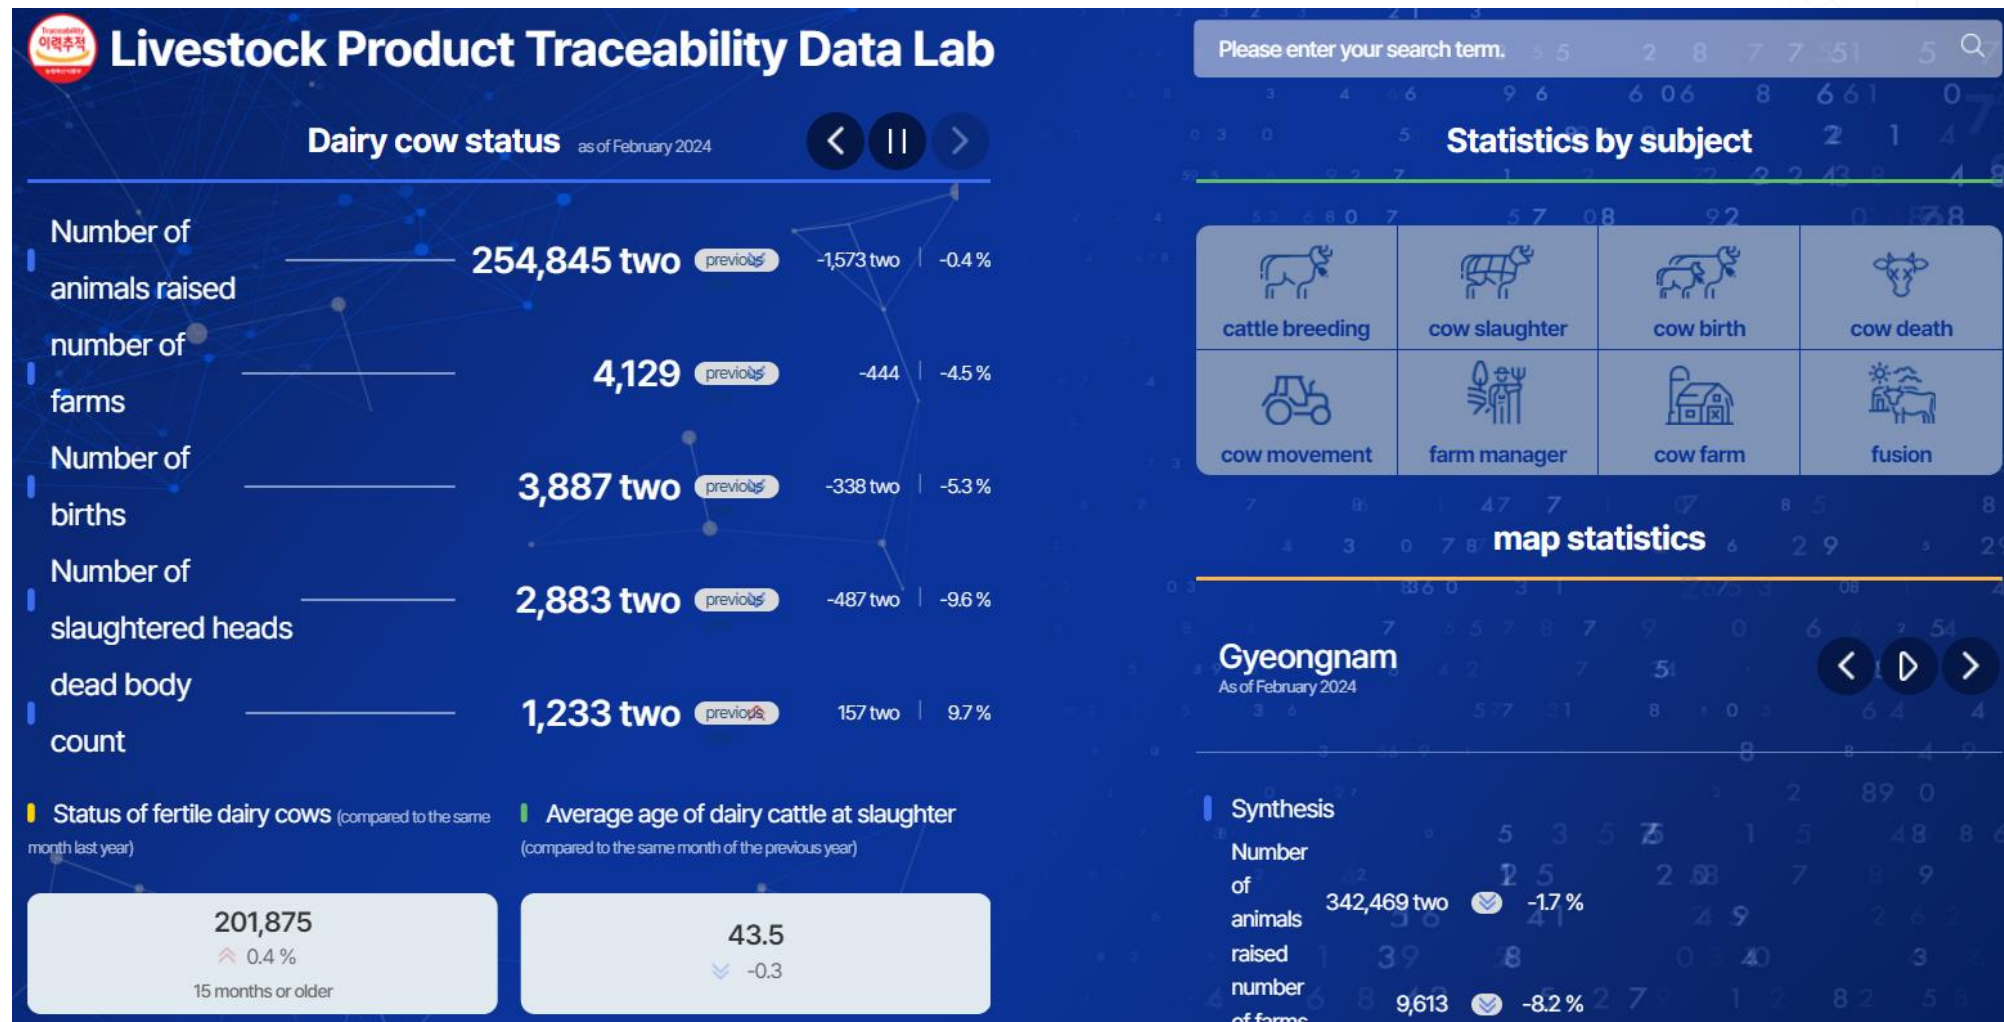

1. The value of Open Data

1.3. The value of Open Data

Cases of open data use in Korea

2. Livestock product management : Establishment of a trustworthy and secure livestock product distribution system