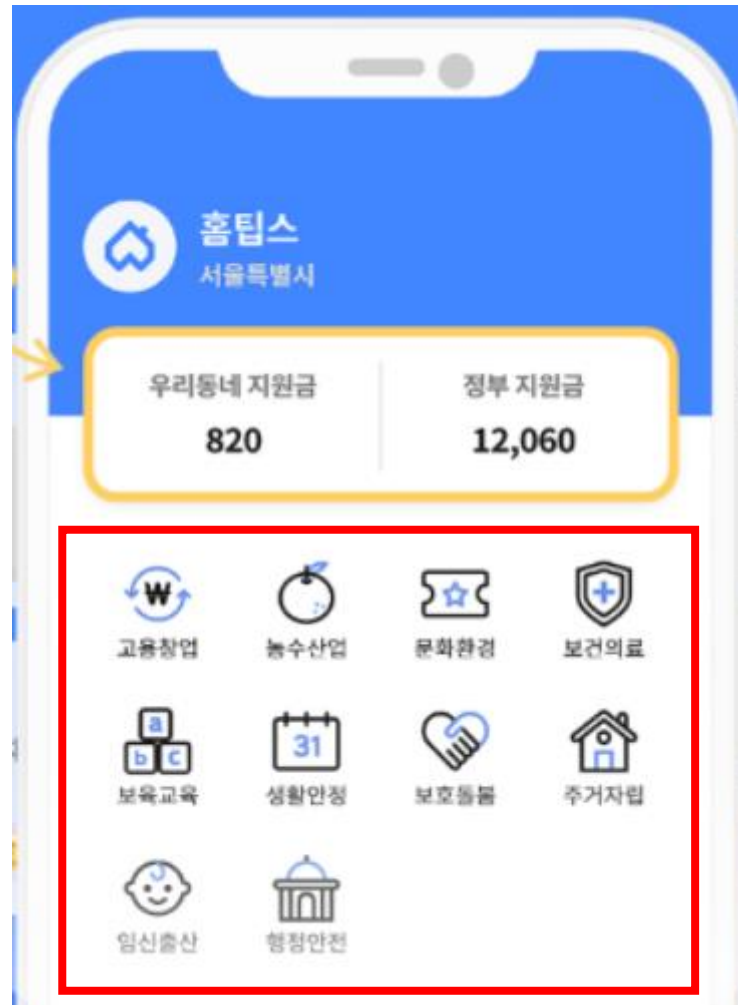

1. The value of Open Data

1.3. The value of Open Data

Cases of open data use in Korea

3. Home Tips

: Customized government welfare benefit notification service for users

Notification to prevent missing out on government support due to lack of awareness (employment, health care, protection, childcare)